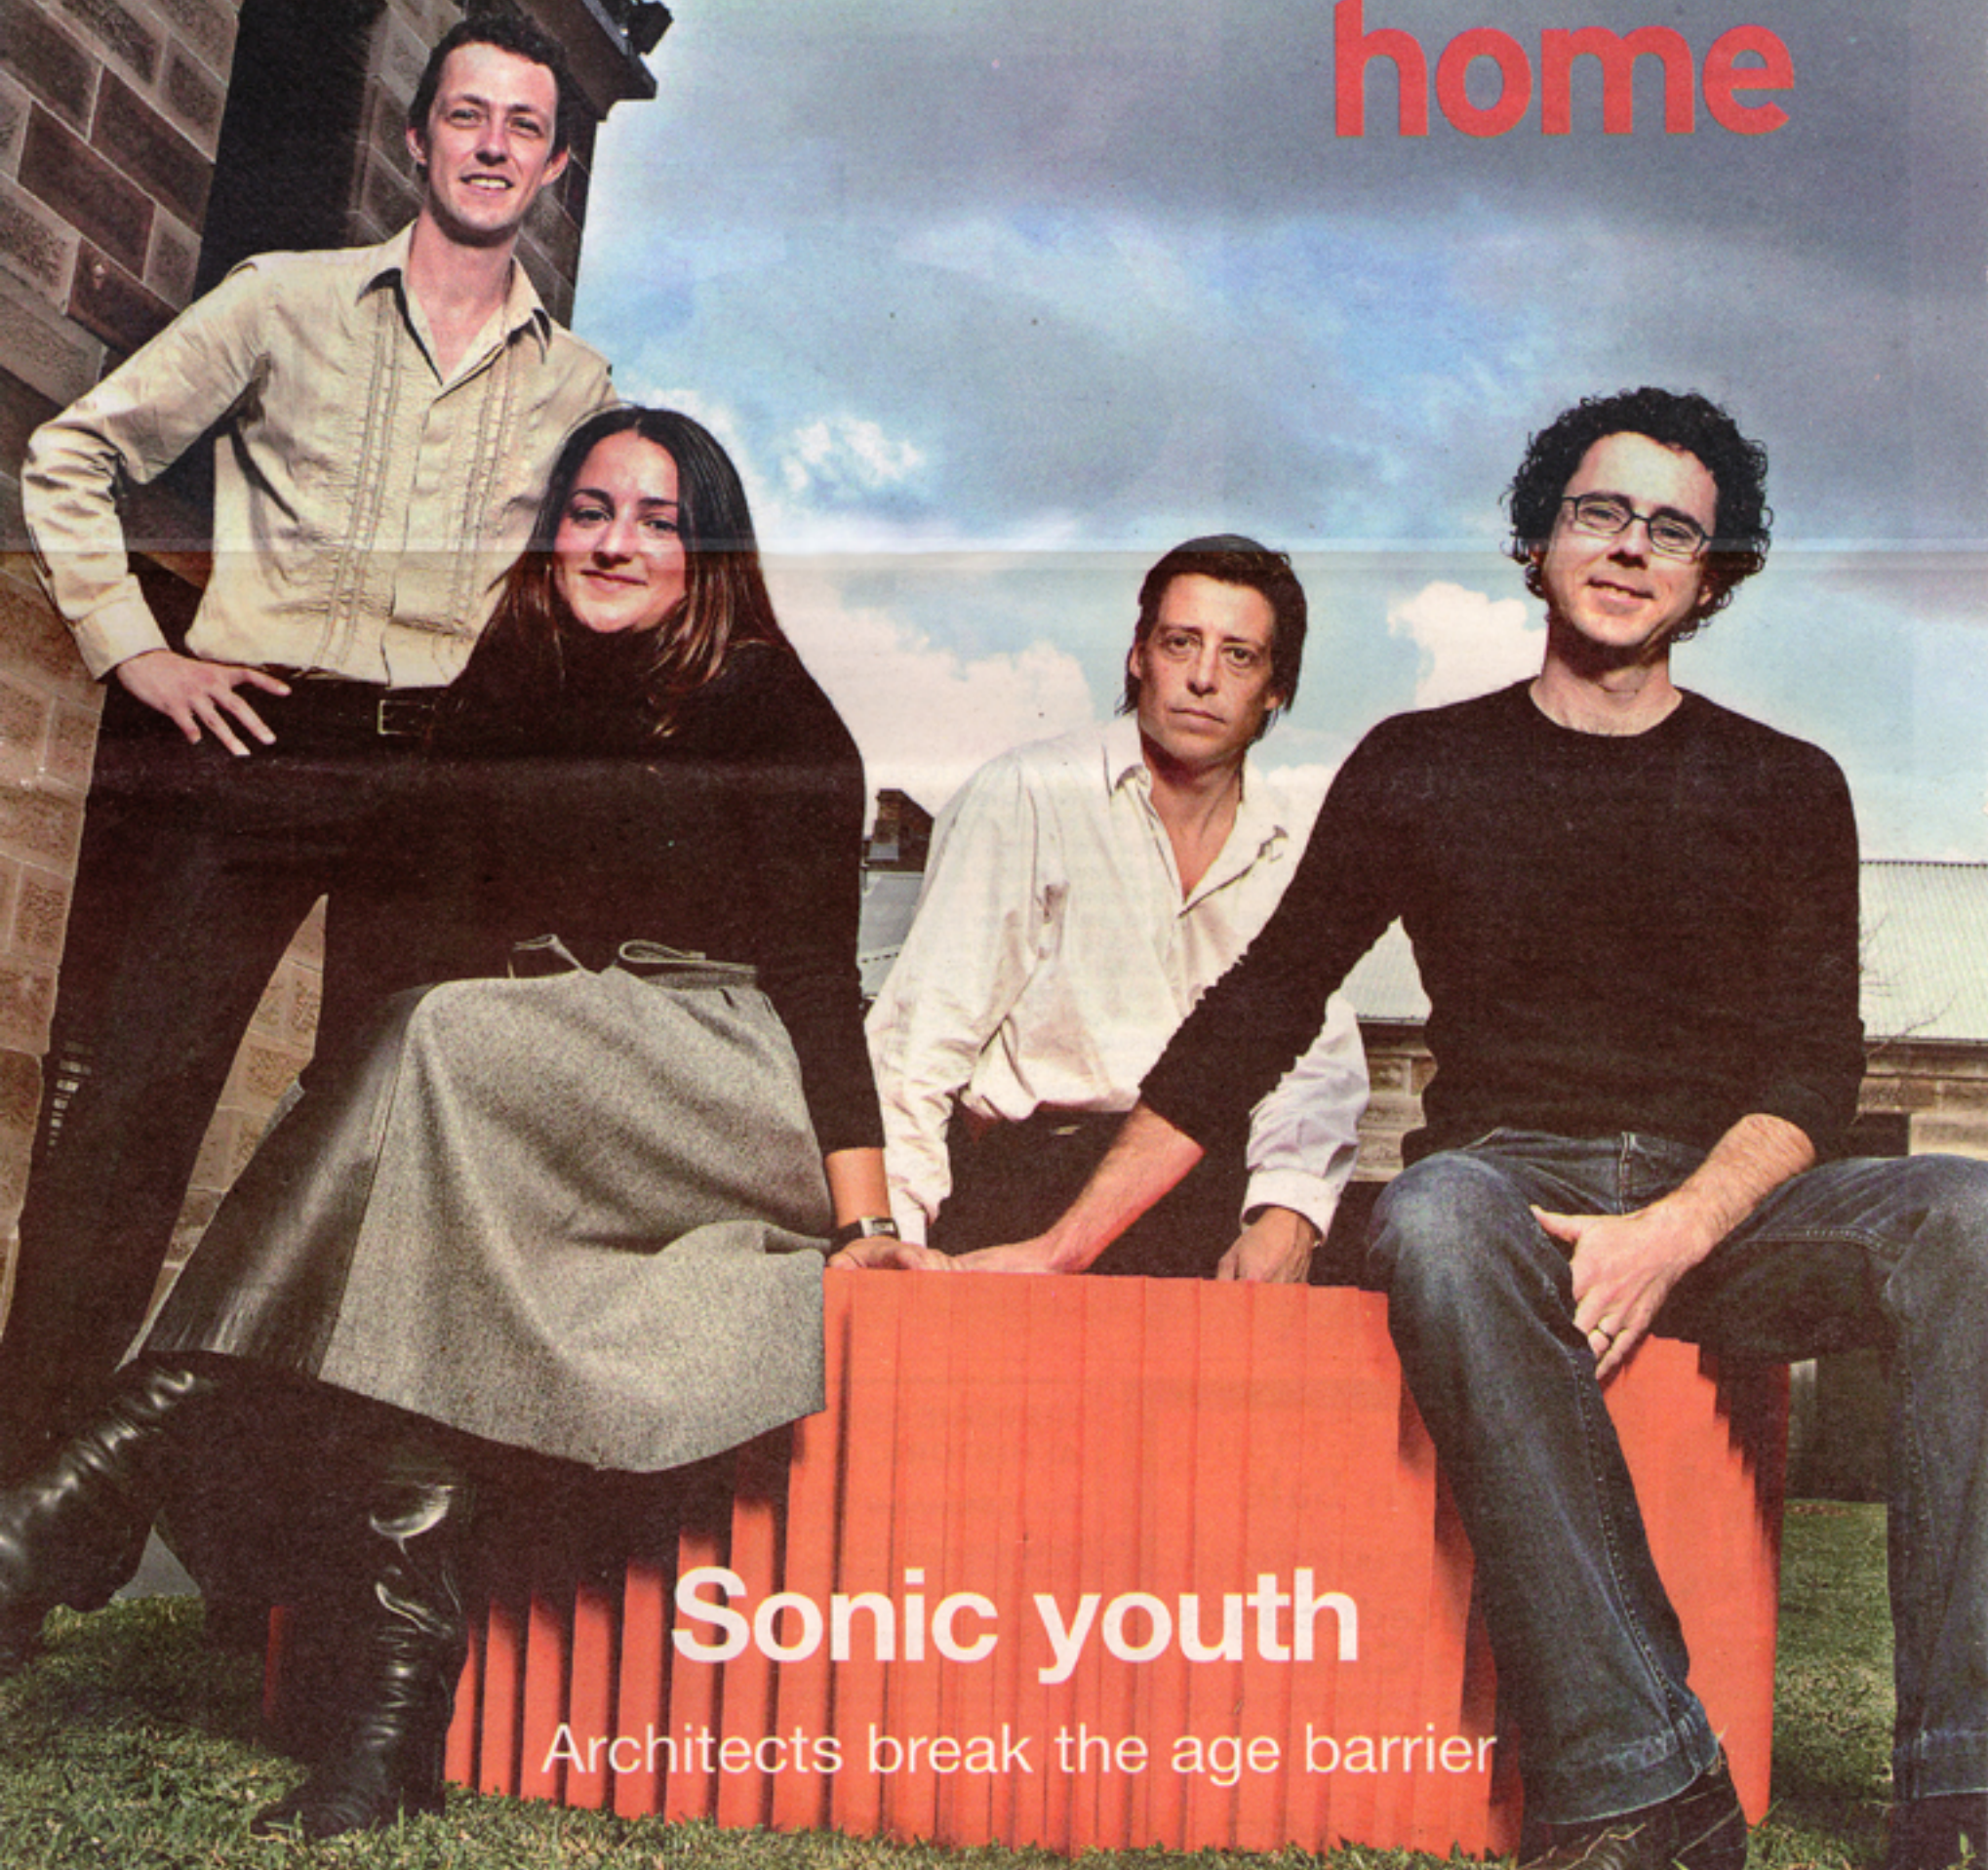

domain

home

Sonic youth

Architects break the age barrier

OUTDOORS

The season's new releases p12

TRADE SECRETS

Have ensuite, will travel p13

SUPER SHOPPER

The heroes of Waterloo p14